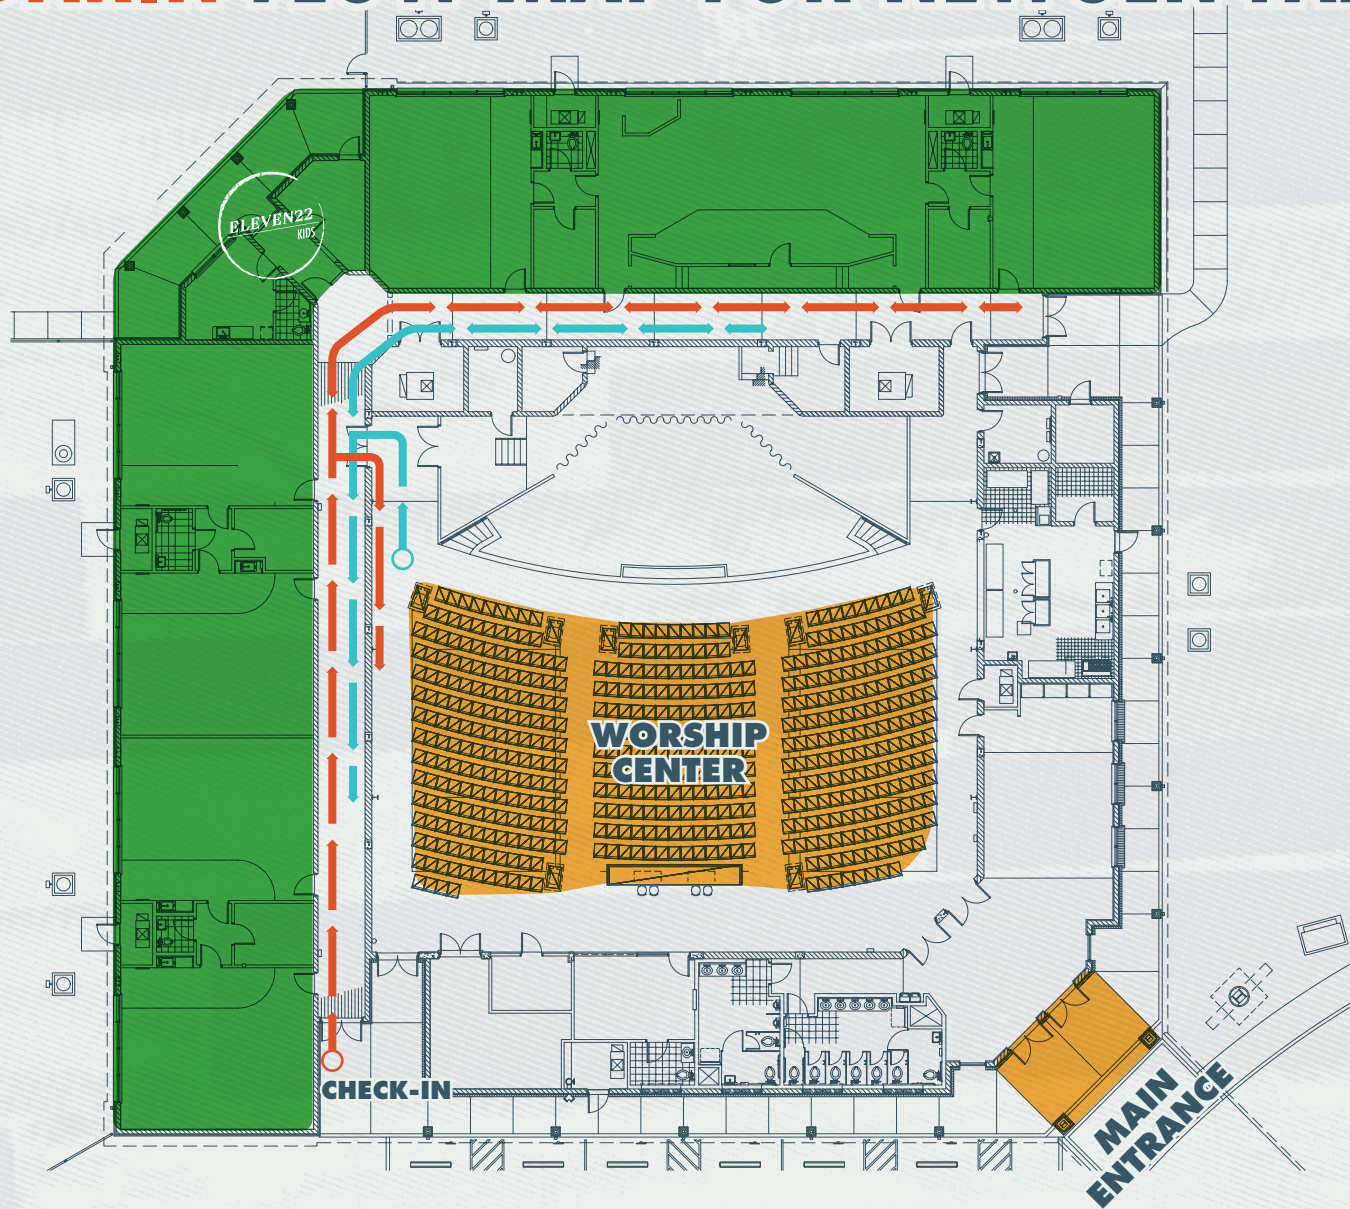

MANDARIN FLOW MAP FOR NEWGEN FAMILIES

KEY

DROP OFF
○ →

PICK UP
○ →

The safety of our kids is very important to us. In order to help with traffic flow, please follow this one-way flow to pick up and drop off your children.