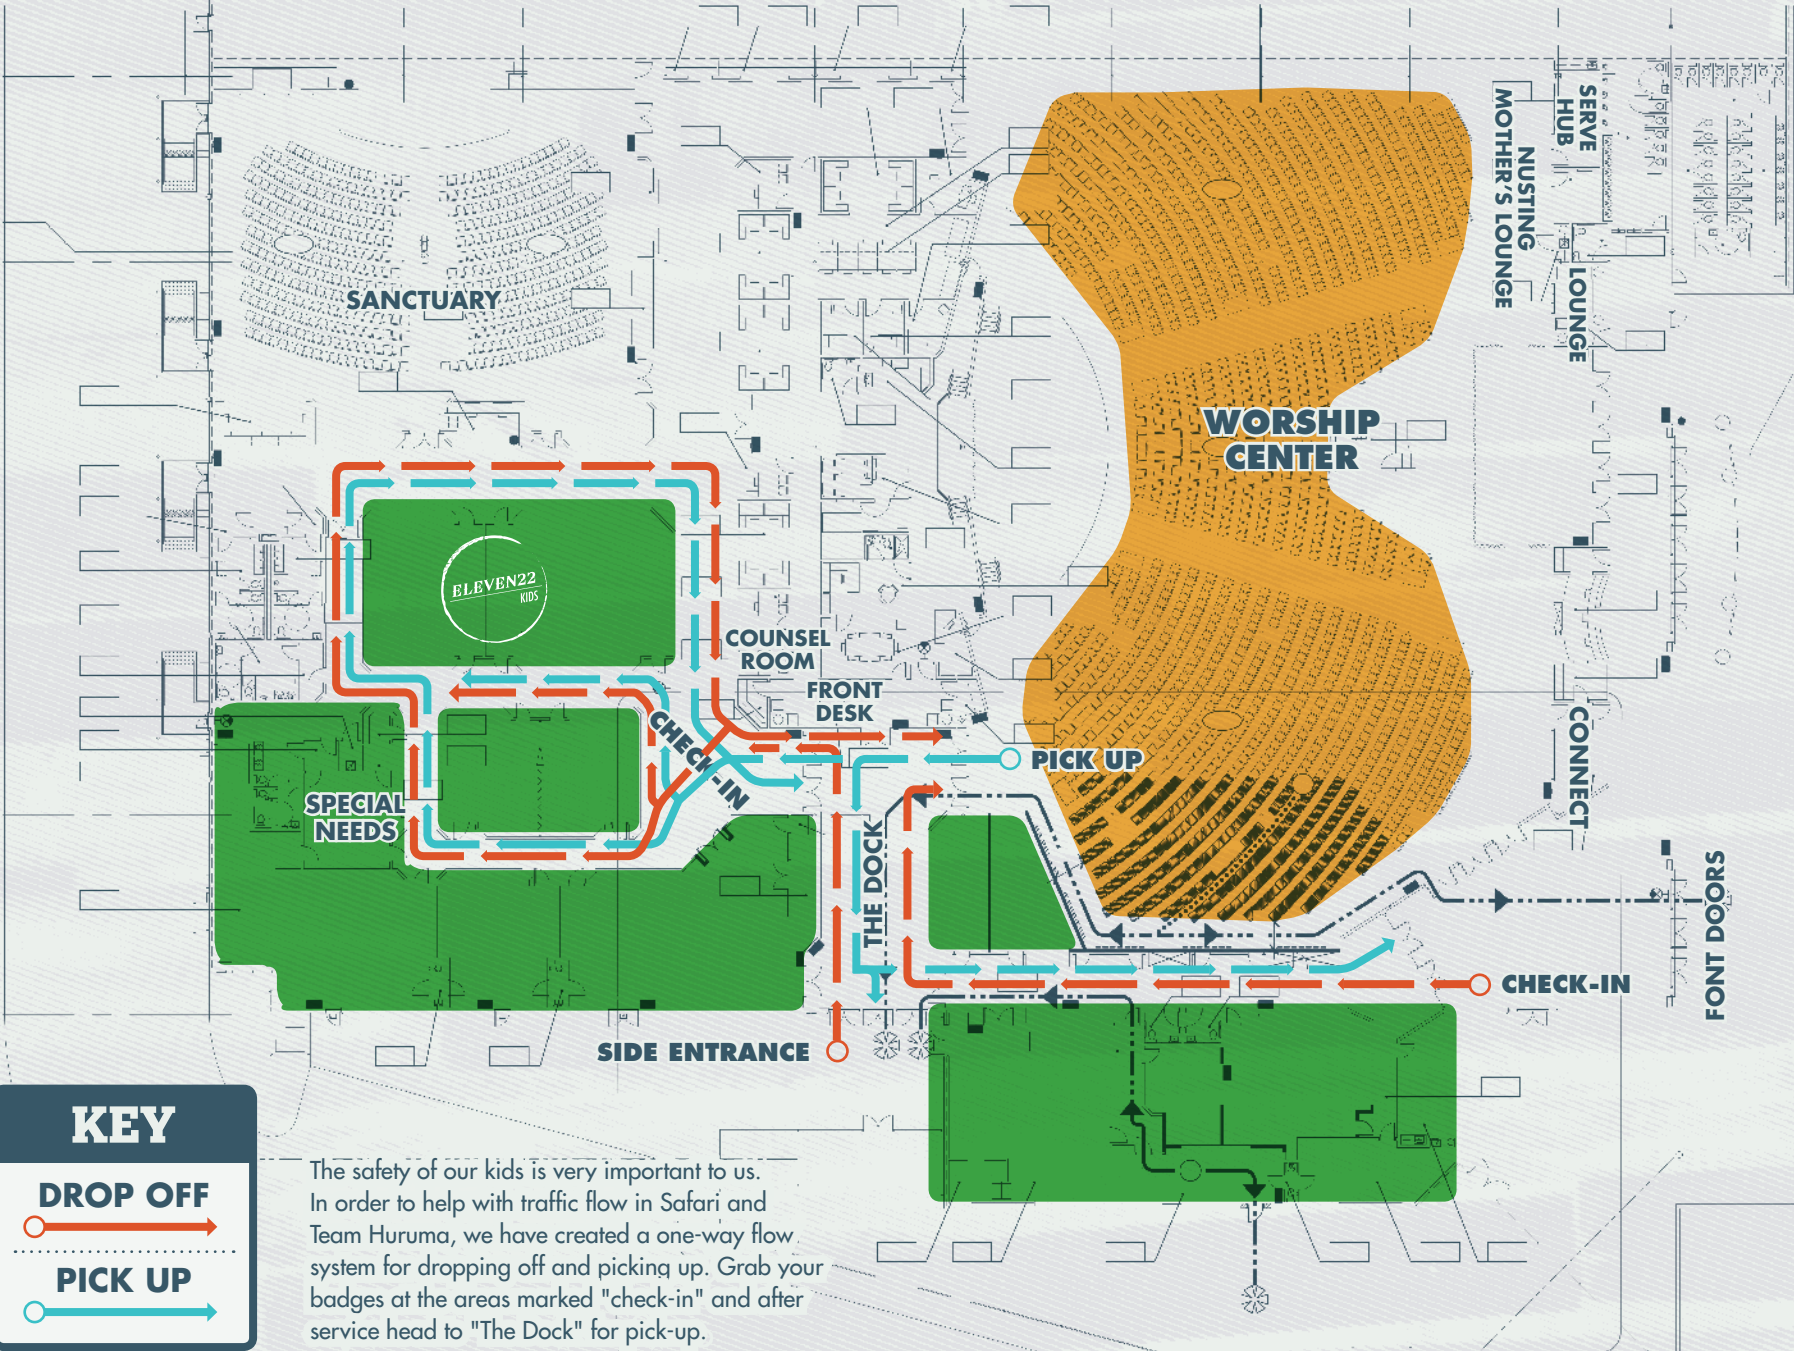

SAN PABLO FLOW MAP FOR NEWGEN FAMILIES

SANCTUARY

ELEV22 KIDS

SPECIAL NEEDS

COUNSEL ROOM

FRONT DESK

CHECK-IN

PICK UP

THE DOCK

SIDE ENTRANCE

WORSHIP CENTER

MOTHER'S LOUNGE

SERVE HUB

LOUNGE

CONNECT

FONT DOORS

CHECK-IN