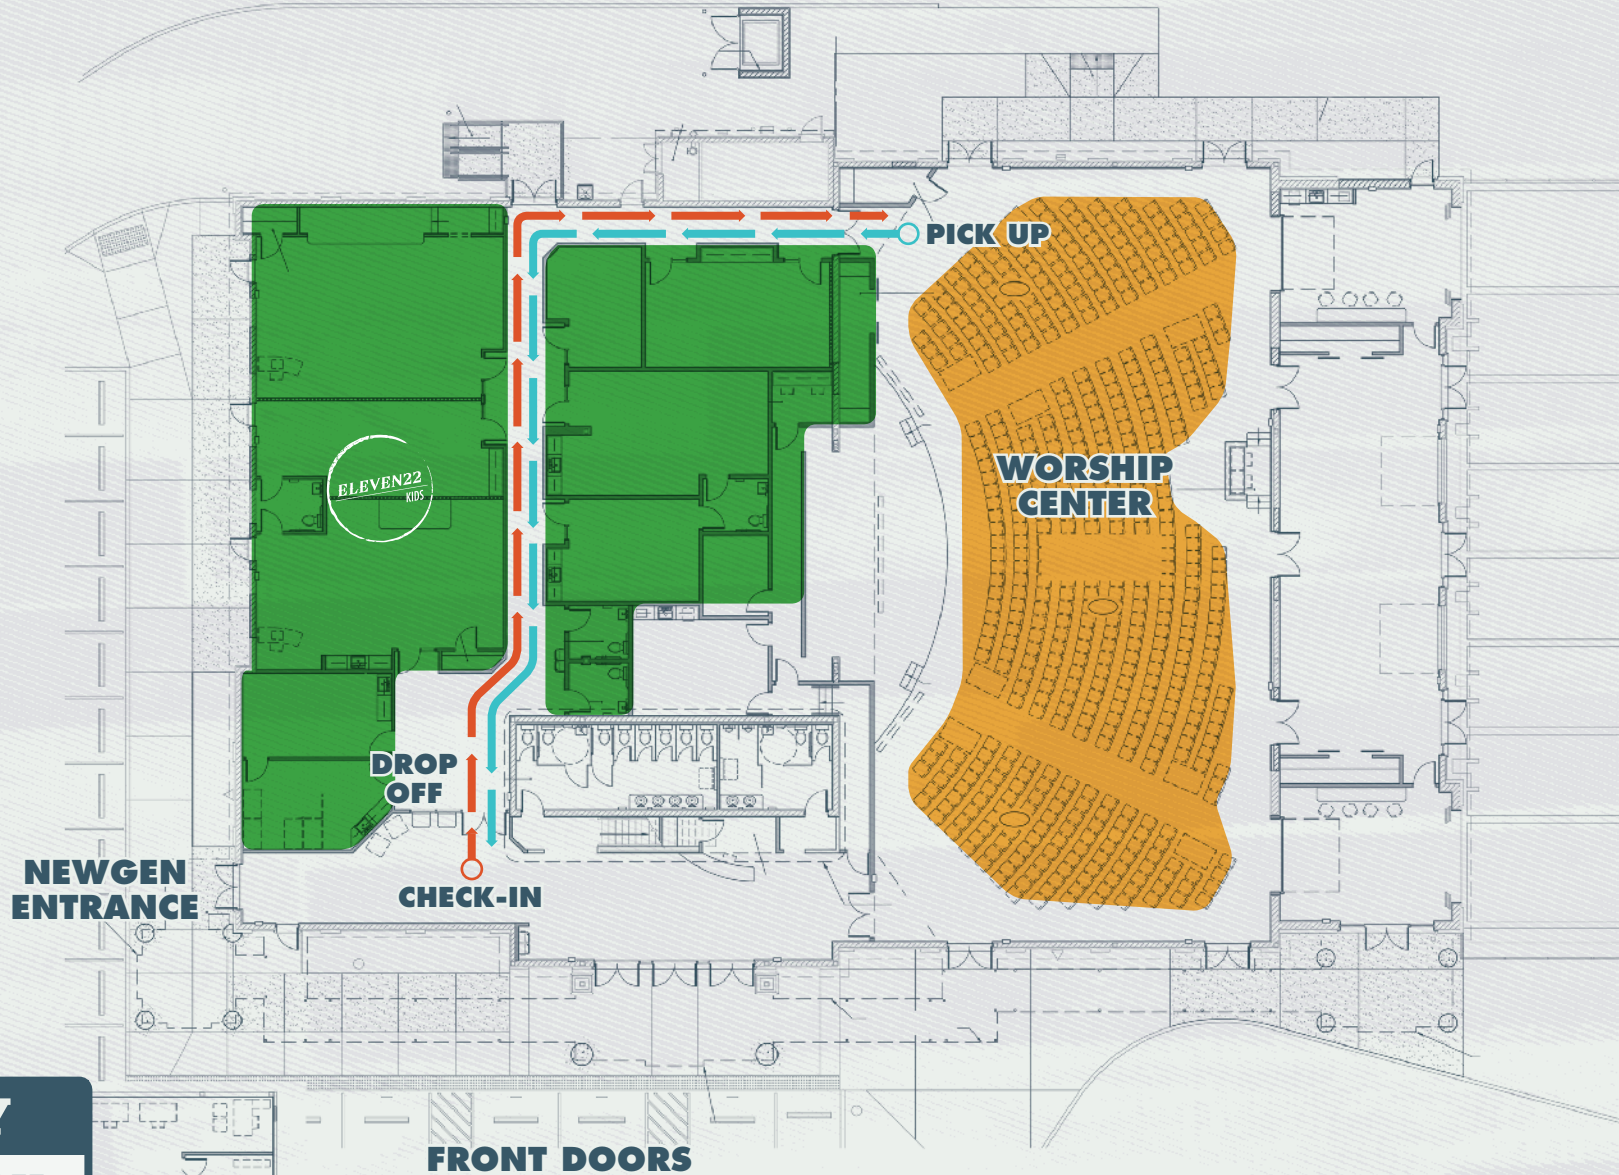

BAYMEADOWS FLOW MAP FOR NEWGEN FAMILIES

KEY

DROP OFF
→

PICK UP
→

The safety of our kids is very important to us. In order to help with traffic flow, please follow this one-way flow to pick up and drop off your children.

**Either entrance can be used when responding to a kid call or when entering the NewGen area during the service.*